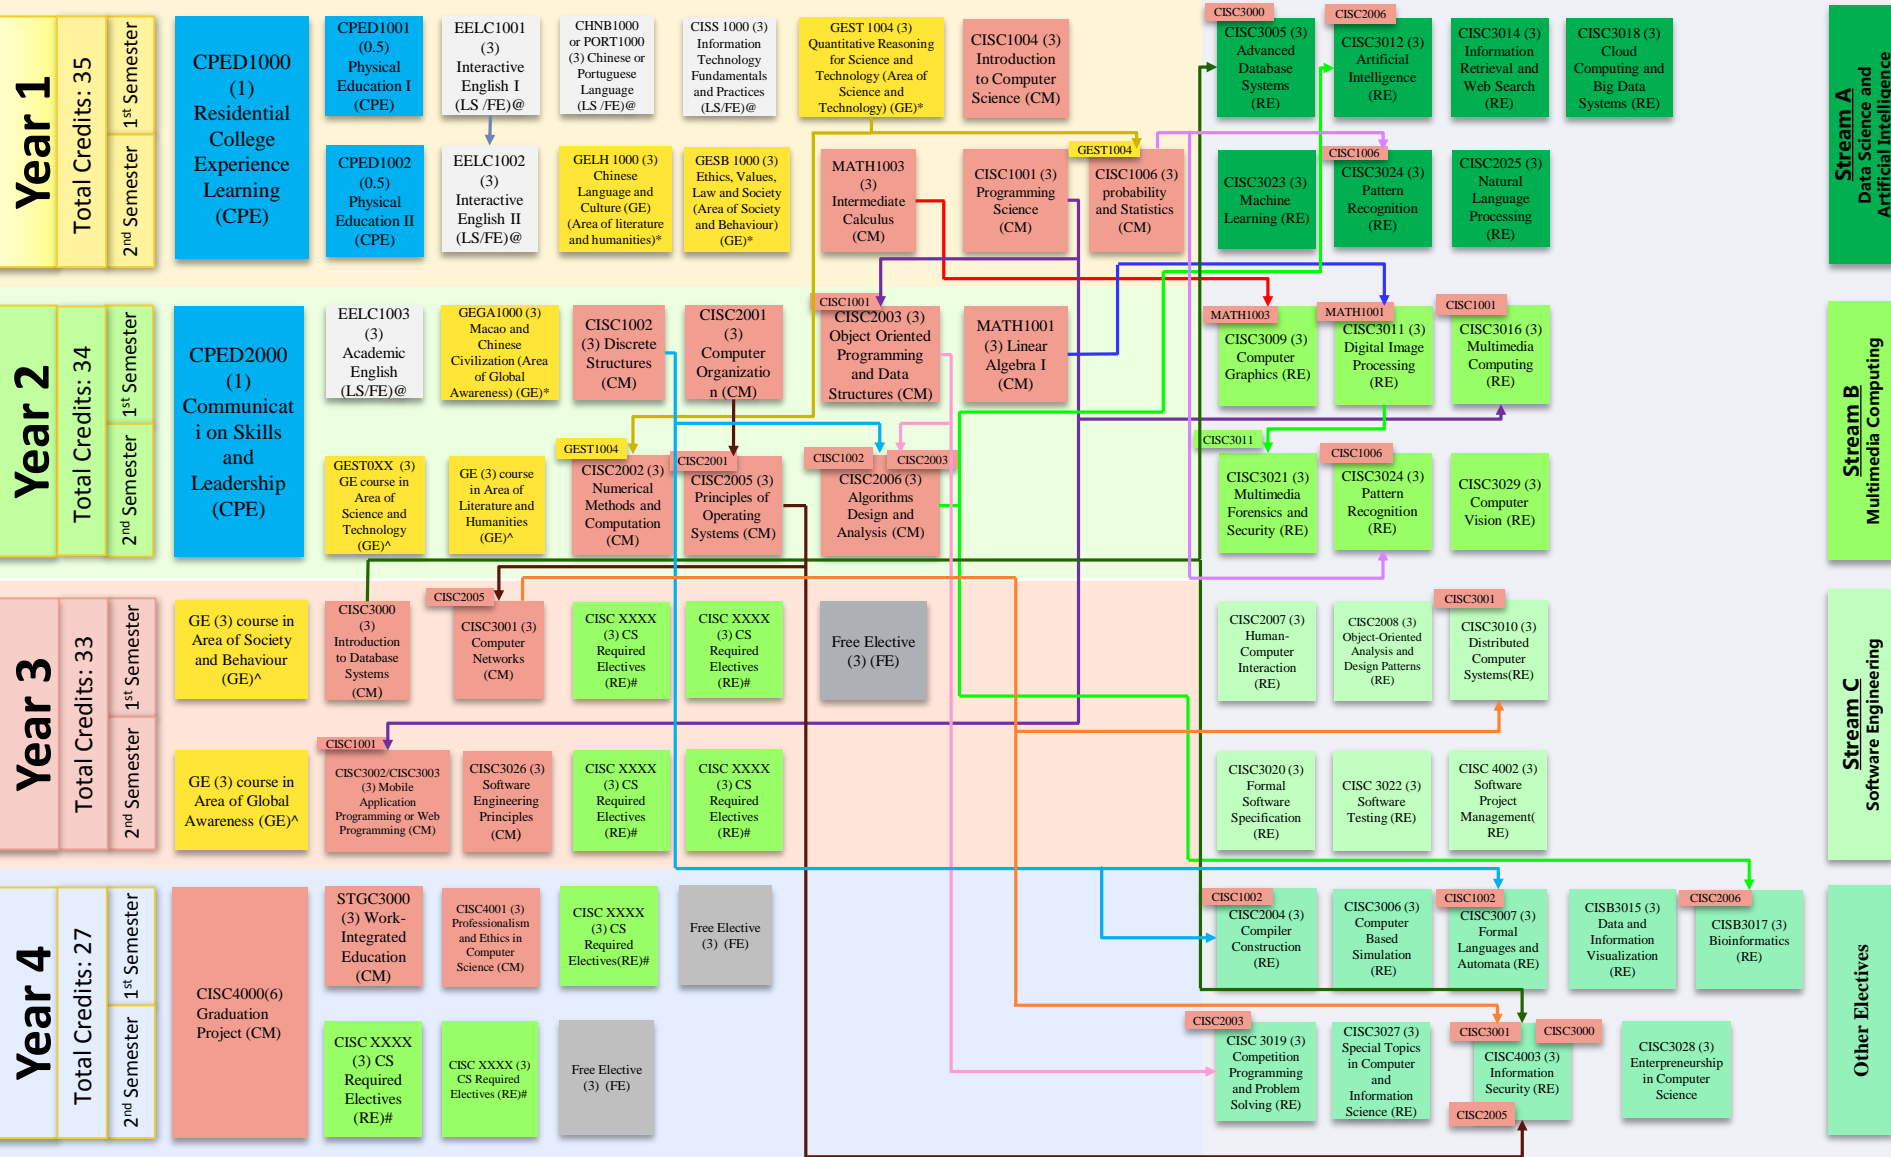

# CS Programme Course Structure Academic Year 2019/2020

## CS Required Elective Course List

- Remarks:**
- (3)CPE: Community and Peer Education
  - (15)LS: Language and Skills
  - (24)GE: General Education Course
  - (57)CM: Compulsory Course
  - (21)RE: Required Electives course
  - (12)FE: Free Elective course

@: Students who test out of some or all of the Languages and Skills course(s) are required to make up the credits by taking additional Free Elective(s)

\*: There are 4 GE areas and each area will have a compulsory GE course

^: In addition to the 4 compulsory GE courses, students are required to complete 1 more GE course in Area of Science and Technology and the remaining 9 credits in any areas

#: Students are required to take 4 courses from one of the Stream A, B or C, and 3 courses from outside that stream or from Other Electives